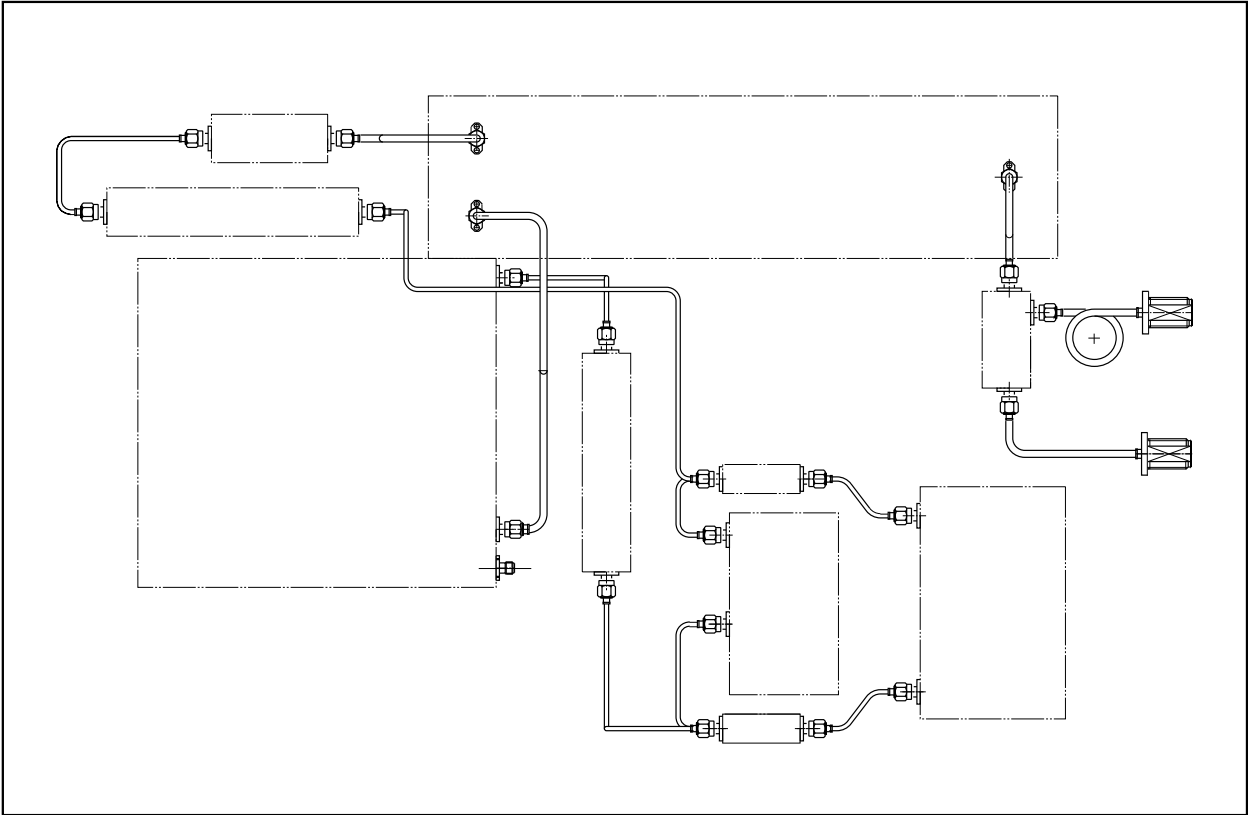

Cable Assembly

❖ **Order method**

1S-102	1N-302	RG 141	345
SMA/P	N/LP	UT-141	345
connector 1	connector 2	cable type	cable length